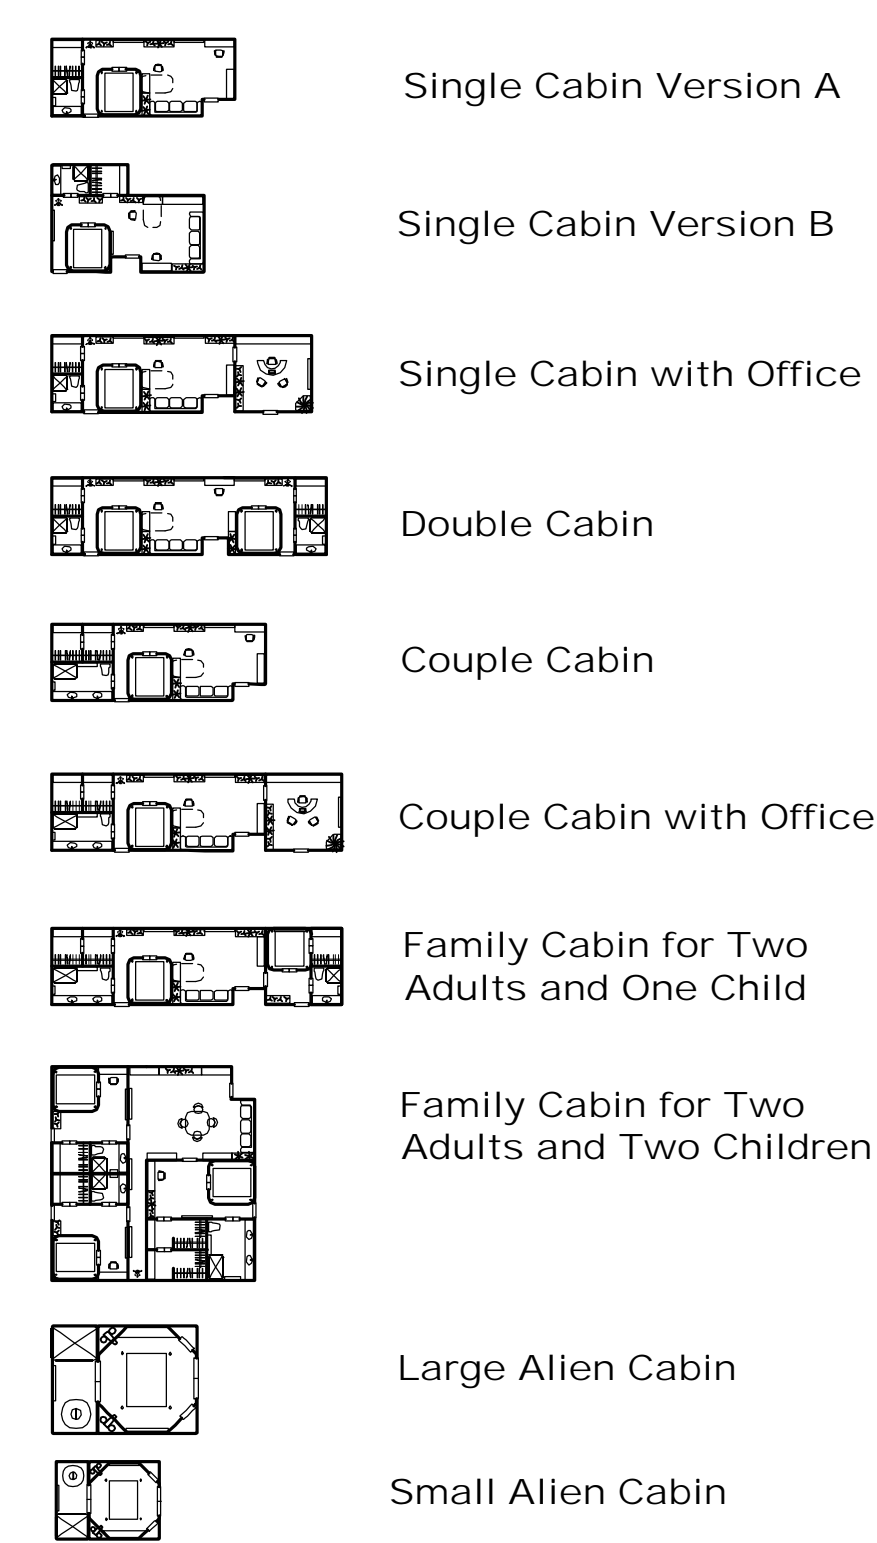

LIVING ACCOMODATIONS GROUP