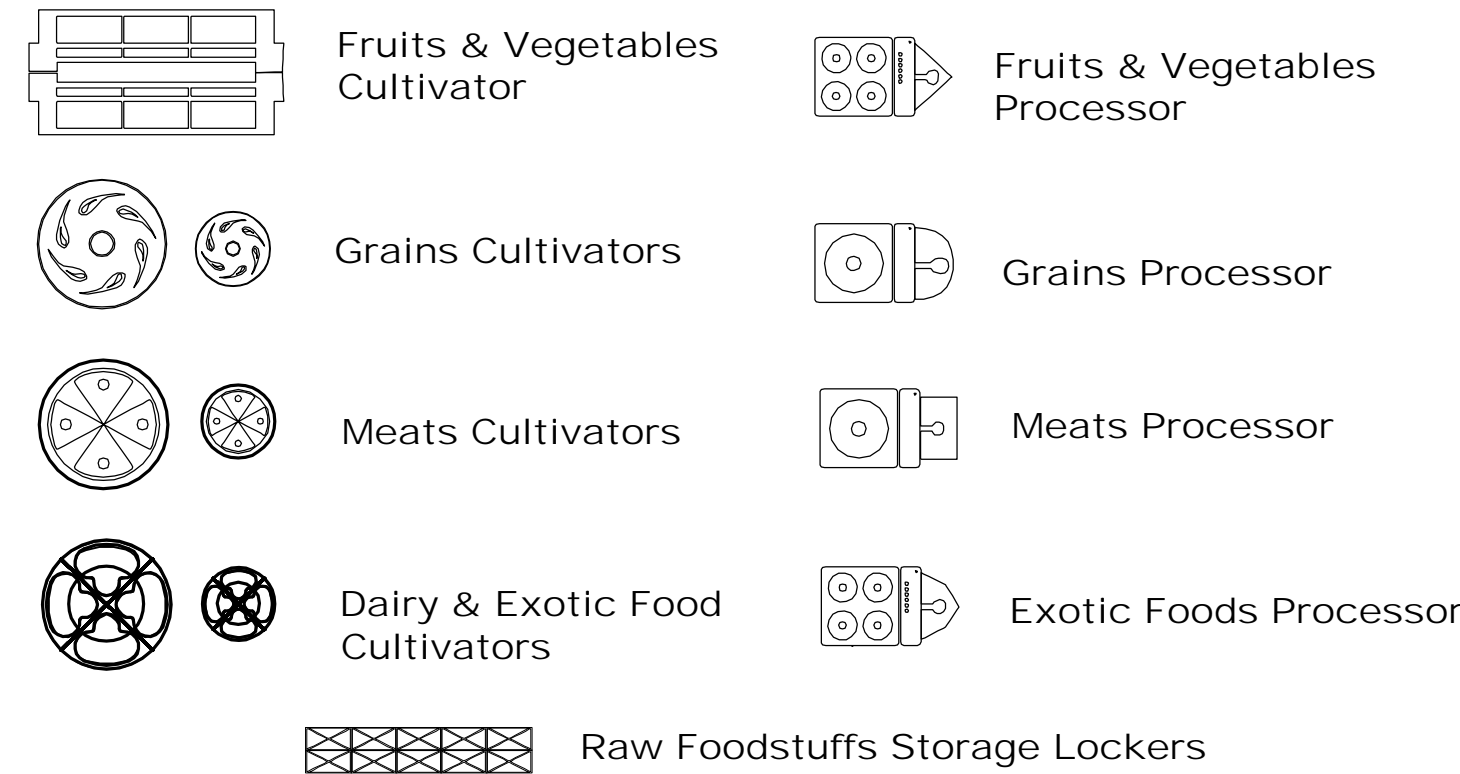

SANITARY WASTES RECOVERY GROUP

MEDICAL GROUP

COMMUNICATIONS GROUP

MISCELLANEOUS GROUP

FABRICATION GROUP

LIVING ACCOMODATIONS GROUP

SMALLCRAFT GROUP

ROBOT GROUP

www.dcmstarships.com © 2009 David C. Mueller
This image may not used or reproduced without the permission of David C. Mueller except for personal, non-profit use.

FOOD PRODUCTION GROUP

Automated Meals Preparation Unit