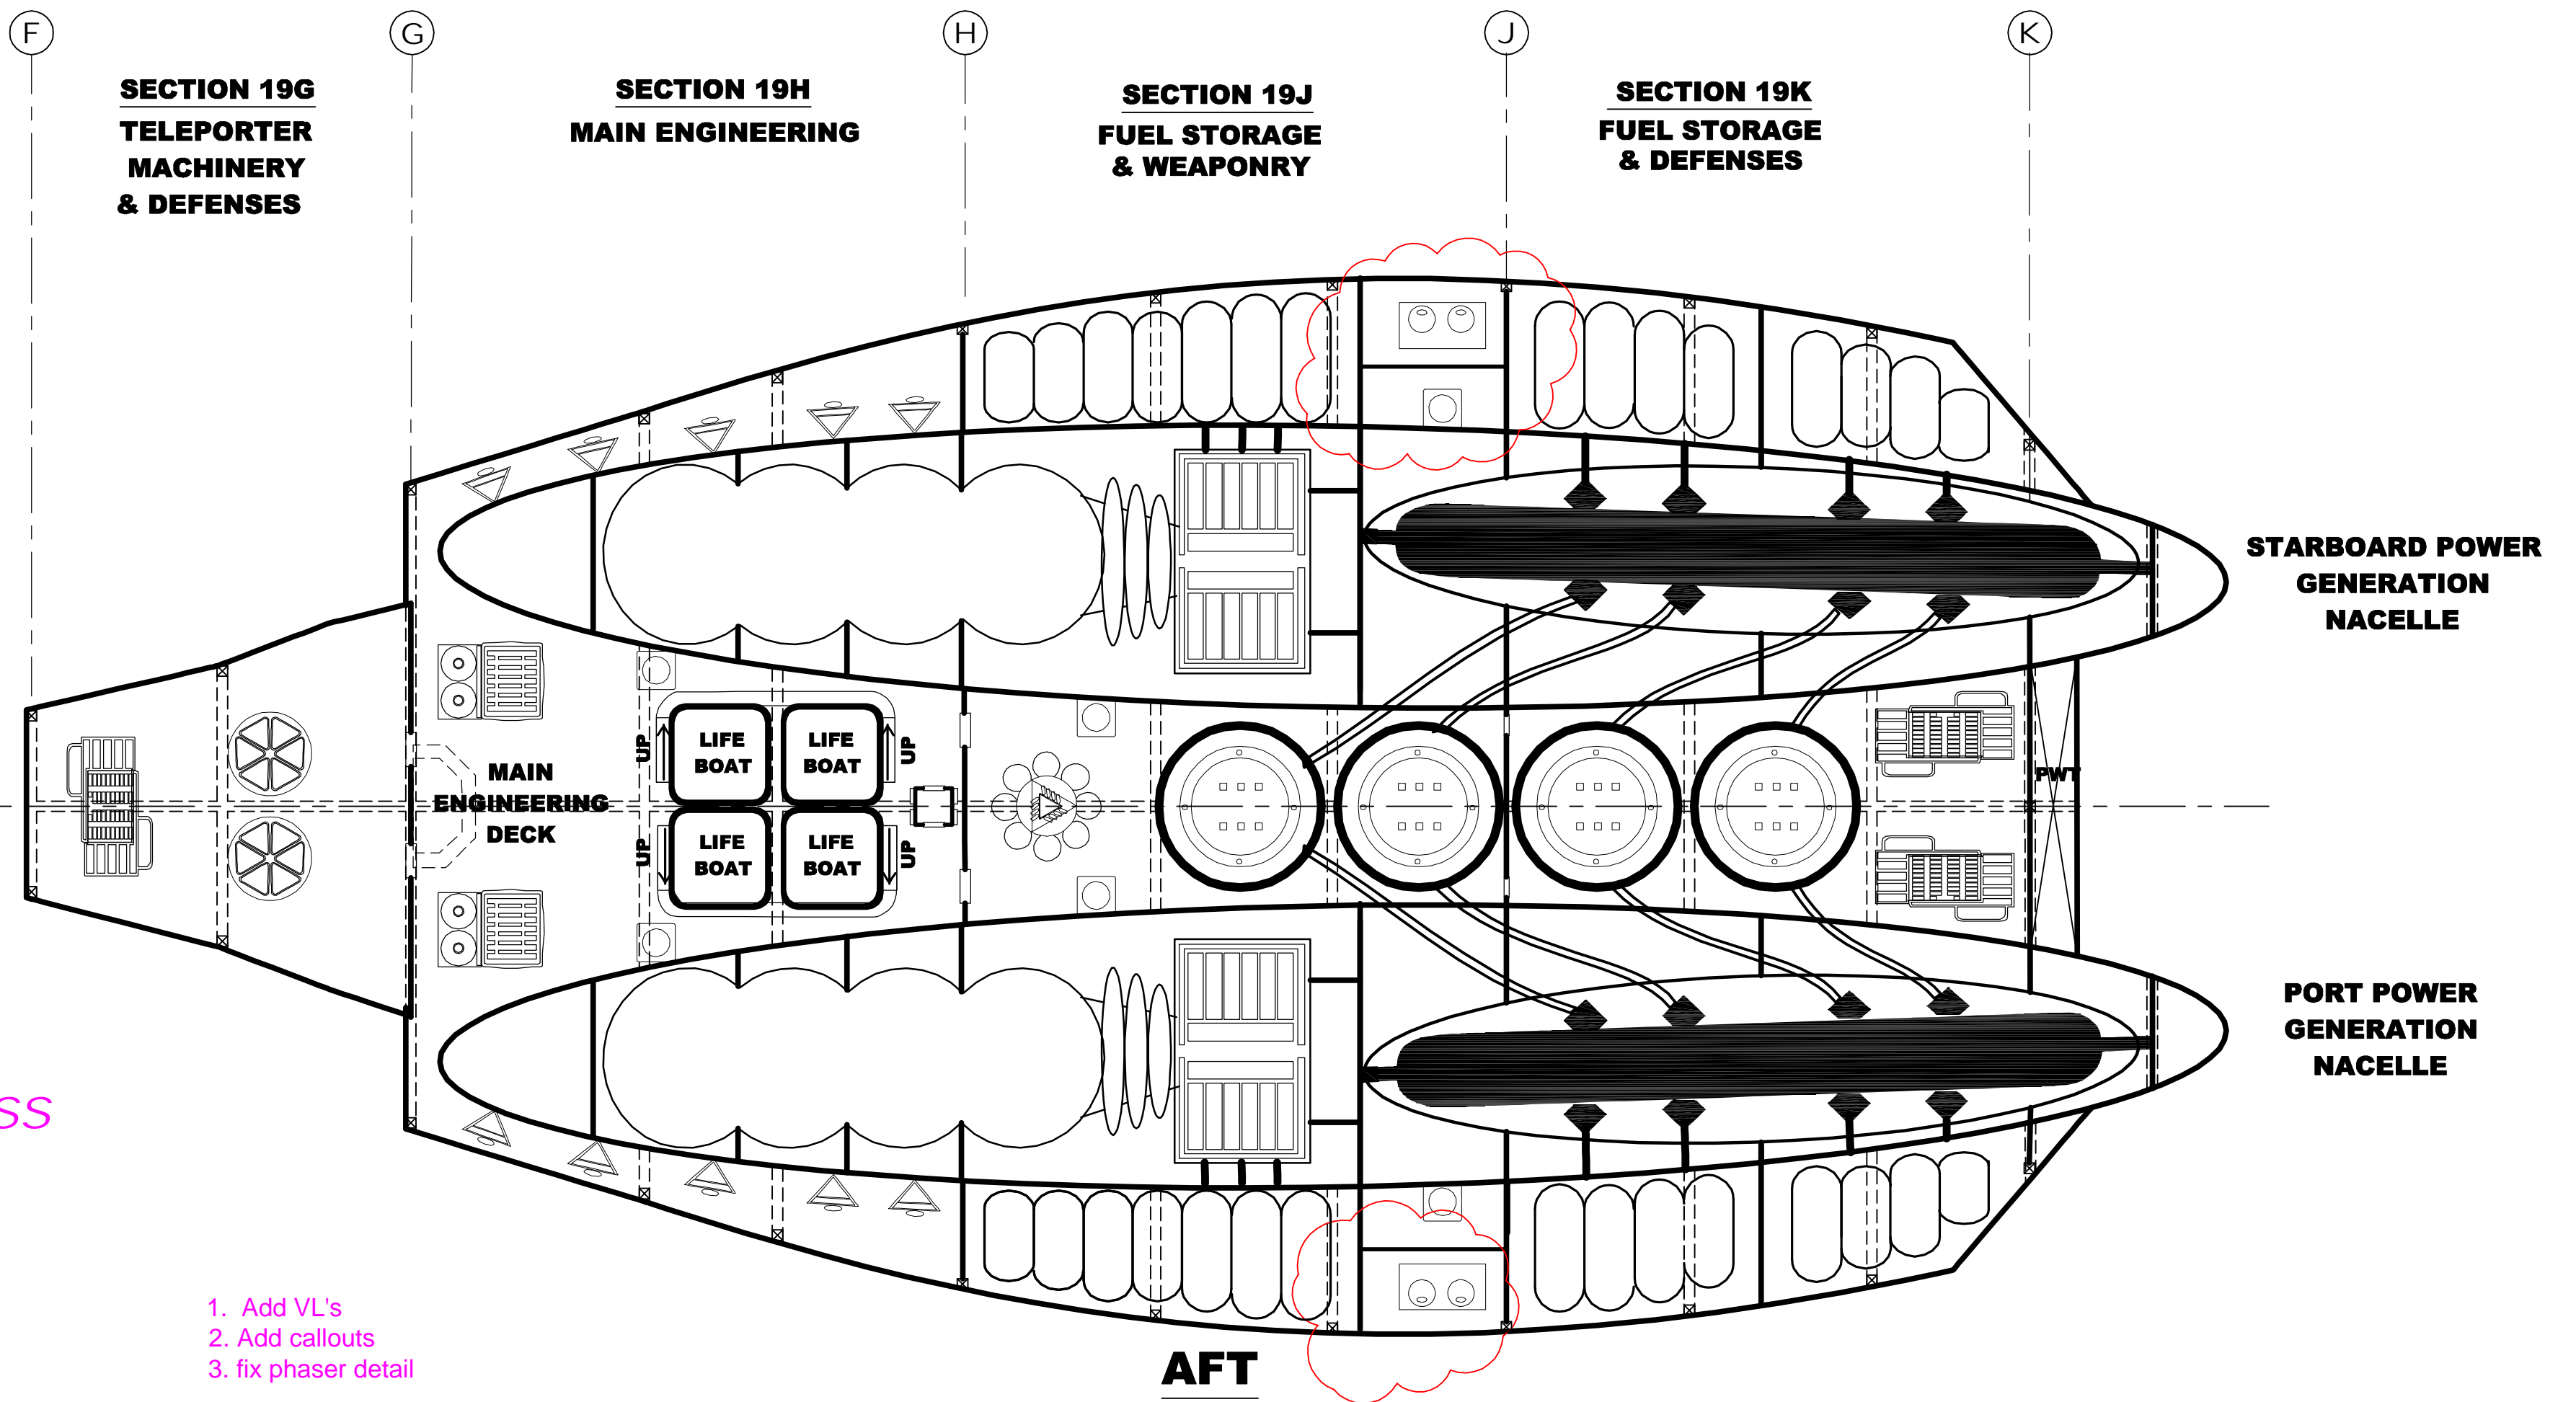

FORWARD

- 1) fix phaser detail
- 2) Add callouts

WORK IN PROGRESS

AFT

- 1. Add VL's
- 2. Add callouts
- 3. fix phaser detail

www.dcmstarships.com © 2009 David C. Mueller
 This image may not be used or reproduced
 without the permission of David C. Mueller
 except for personal, non-profit use.